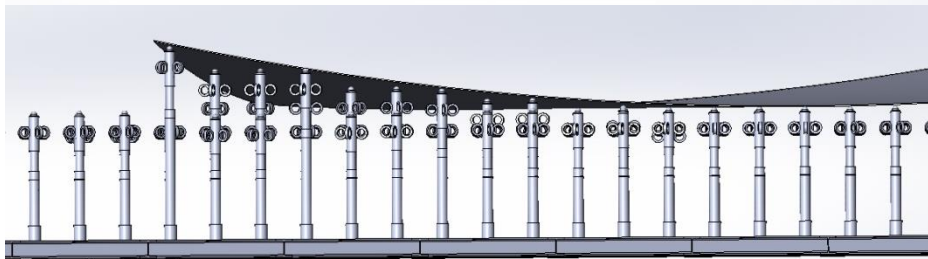

# Craftmer Pin-Jig Systems

## Technical features of Craftmer Pin-Jig System

- Adjustable height up to 3,0m
- Fine adjustment of height with precision screw 200mm
- Removable jig modules
- Easy assembly and dismantling
- Cost Effective
- Please visit [www.Craftmer.fi](http://www.Craftmer.fi) for more information