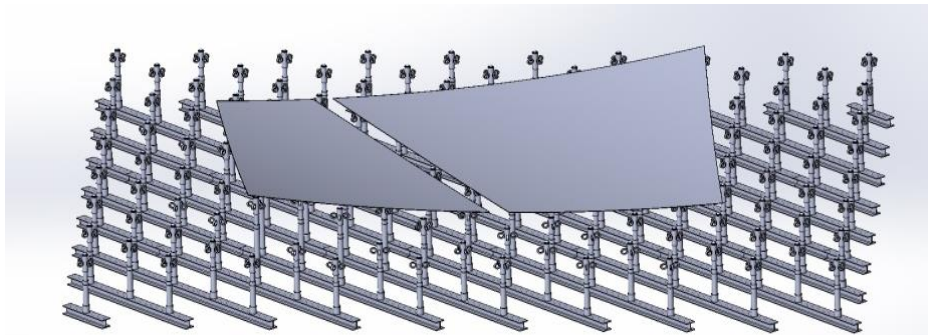

# Craftmer Pin-Jig Systems

## Technical features of Craftmer Pin-Jig System

- Adjustable height up to 3,0m
- Fine adjustment of height with precision screw 200mm
- Removable jig modules
- Easy assembly and dismantling
- Cost Effective
- Please visit [www.Craftmer.fi](http://www.Craftmer.fi) for more information