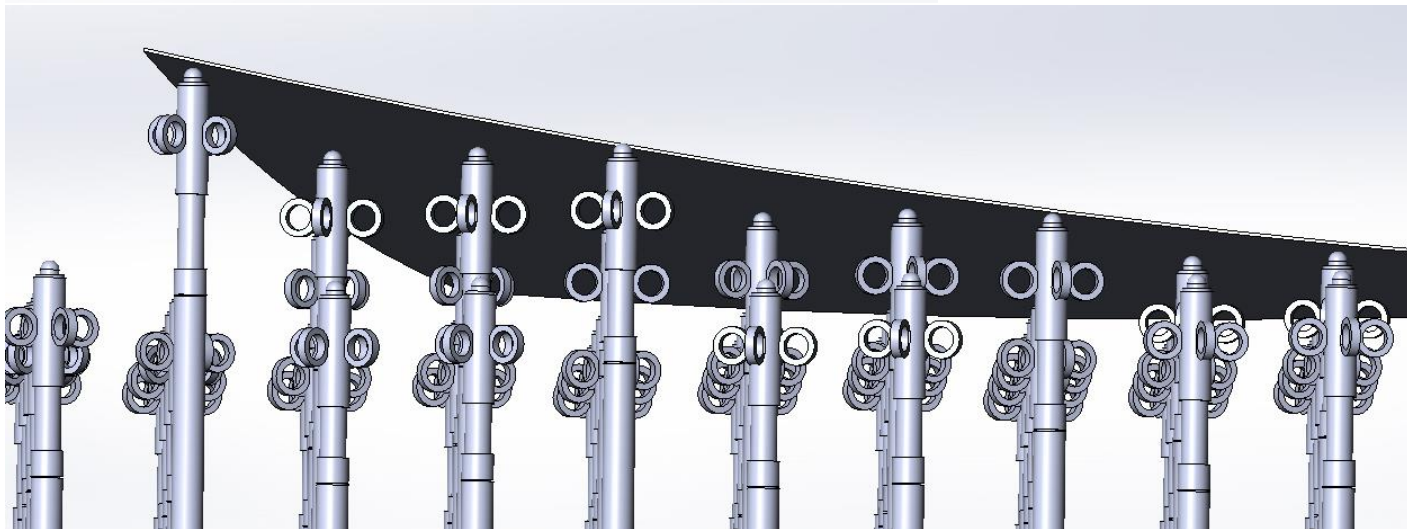

# Craftmer Pin-Jig Systems

## Technical features of Craftmer Pin-Jig System

- Adjustable height up to 3,0m
- Fine adjustment of height with precision screw 200mm
- Removable jig modules
- Easy assembly and dismantling
- Cost Effective
- Please visit [www.Craftmer.fi](http://www.Craftmer.fi) for more information